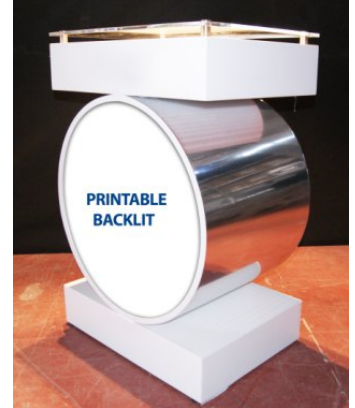

CODE: R6 LOCKABLE STORAGE
DIMENSIONS: Lcm X Wcm X Hcm
CUSTOM VINYL GRAPHICS CAN BE ADDED

CODE: R9 WITH LOCKABLE STORAGE
DIMENSIONS: L70cm X W50cm X H105cm
CUSTOM VINYL GRAPHICS CAN BE ADDED