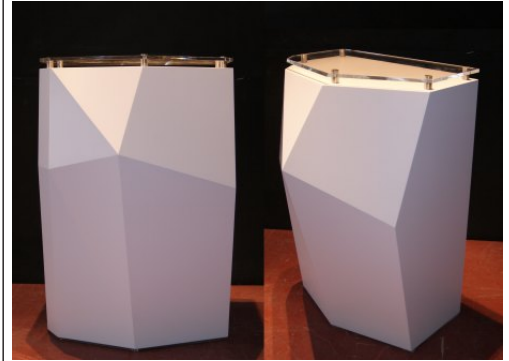

FURNITURE LIST

Receptions

CODE: R9 WITH LOCKABLE STORAGE
DIMENSIONS: L70cm X W50cm X H105cm
CUSTOM VINYL GRAPHICS CAN BE ADDED

CODE: R10 WITH LOCKABLE STORAGE
DIMENSIONS: Lcm X Wcm X Hcm
CUSTOM VINYL GRAPHICS CAN BE ADDED

CODE: R11 WITH STORAGE
DIMENSIONS: Lcm X Wcm X Hcm
CUSTOM VINYL GRAPHICS CAN BE ADDED

CODE: SH 06 / SHOWCASE WITH LOCKABLE STORAGE AND GLASS TOP
DIMENSIONS: Lcm X Wcm X Hcm
CUSTOM VINYL GRAPHICS CAN BE ADDED

*Limited amount of items available depending on rental season & time of confirmation. Prices include setup & dismantling. Some products may not appear as shown in pictures but similar. Exact models and specs can be provided.