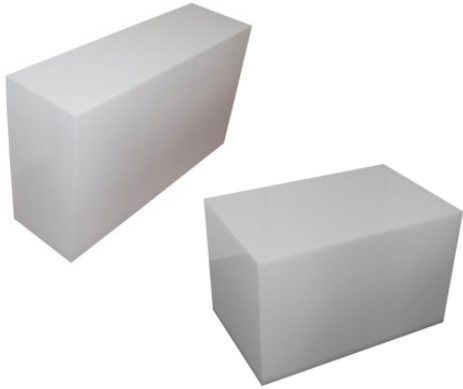

FURNITURE LIST

Tables

CODE:TPA 01 / WHITE PLEXI GLASS
BOX TABLE ILLUMINATED
DIMENSIONS: 100cm X 30cm X H.60cm

CODE:TPA 02 / WHITE PLEXI GLASS
BOX TABLE ILLUMINATED
DIMENSIONS: 80cm X 50cm X H.50cm

CUSTOM VINYL GRAPHICS CAN BE ADDED