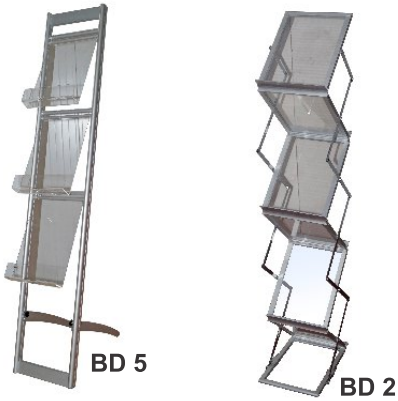

FURNITURE LIST

Extra items & Accessories

CODE:BD 2 / ALUMINUM / PLEXIGLASS
CODE:BD 5 / ALUMINUM / PLEXIGLASS