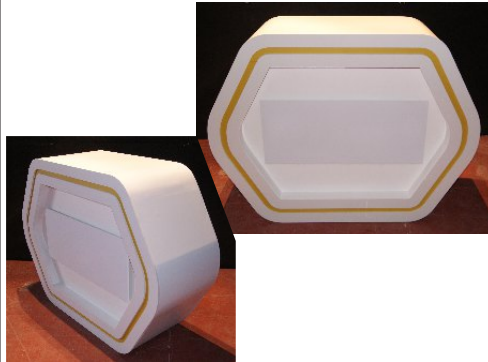

FURNITURE LIST

Receptions

CODE: R9 WITH LOCKABLE STORAGE
DIMENSIONS: L70cm X W50cm X H105cm
CUSTOM VINYL GRAPHICS CAN BE ADDED

CODE: R10 WITH LOCKABLE STORAGE
DIMENSIONS: Lcm X Wcm X Hcm
CUSTOM VINYL GRAPHICS CAN BE ADDED

CODE: R11 WITH STORAGE
DIMENSIONS: Lcm X Wcm X Hcm
CUSTOM VINYL GRAPHICS CAN BE ADDED

CODE: SH 06 / SHOWCASE WITH LOCKABLE STORAGE AND GLASS TOP
DIMENSIONS: Lcm X Wcm X Hcm
CUSTOM VINYL GRAPHICS CAN BE ADDED

*Limited amount of items available depending on rental season & time of confirmation. Prices include setup & dismantling. Some products may not appear as shown in pictures but similar. Exact models and specs can be provided.